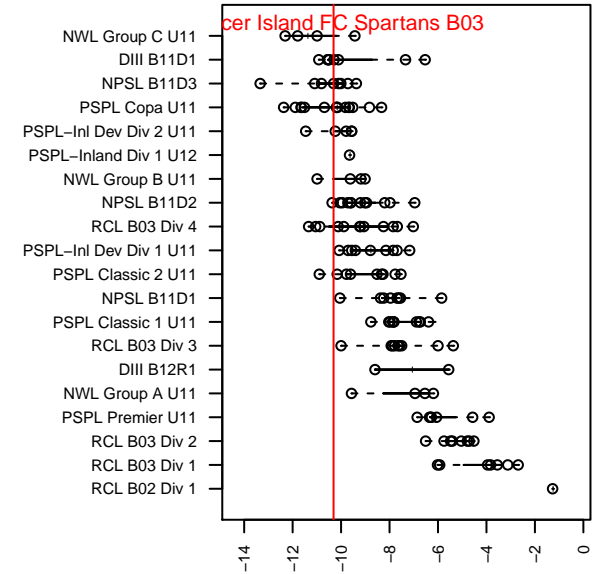

Mercer Island FC Spartans B03

Mercer Island FC
 Mercer Island, WA
 B03 total strength=161
 attack=0.17 defense=0.07
 fall league = NPSL B11D3
 spr league = Spr NPSL B11D2

alt names used:
 MIFC Spartans B03
 MIFC Spartans

Venues played:
 2014 NPSL B11D3
 2014 Spr NPSL B11D2

**attack and defense variance (black dot)
relative to other teams
and top 10 in region**

**attack and defense rating
relative to others at age
and all opponents in last 13 months**